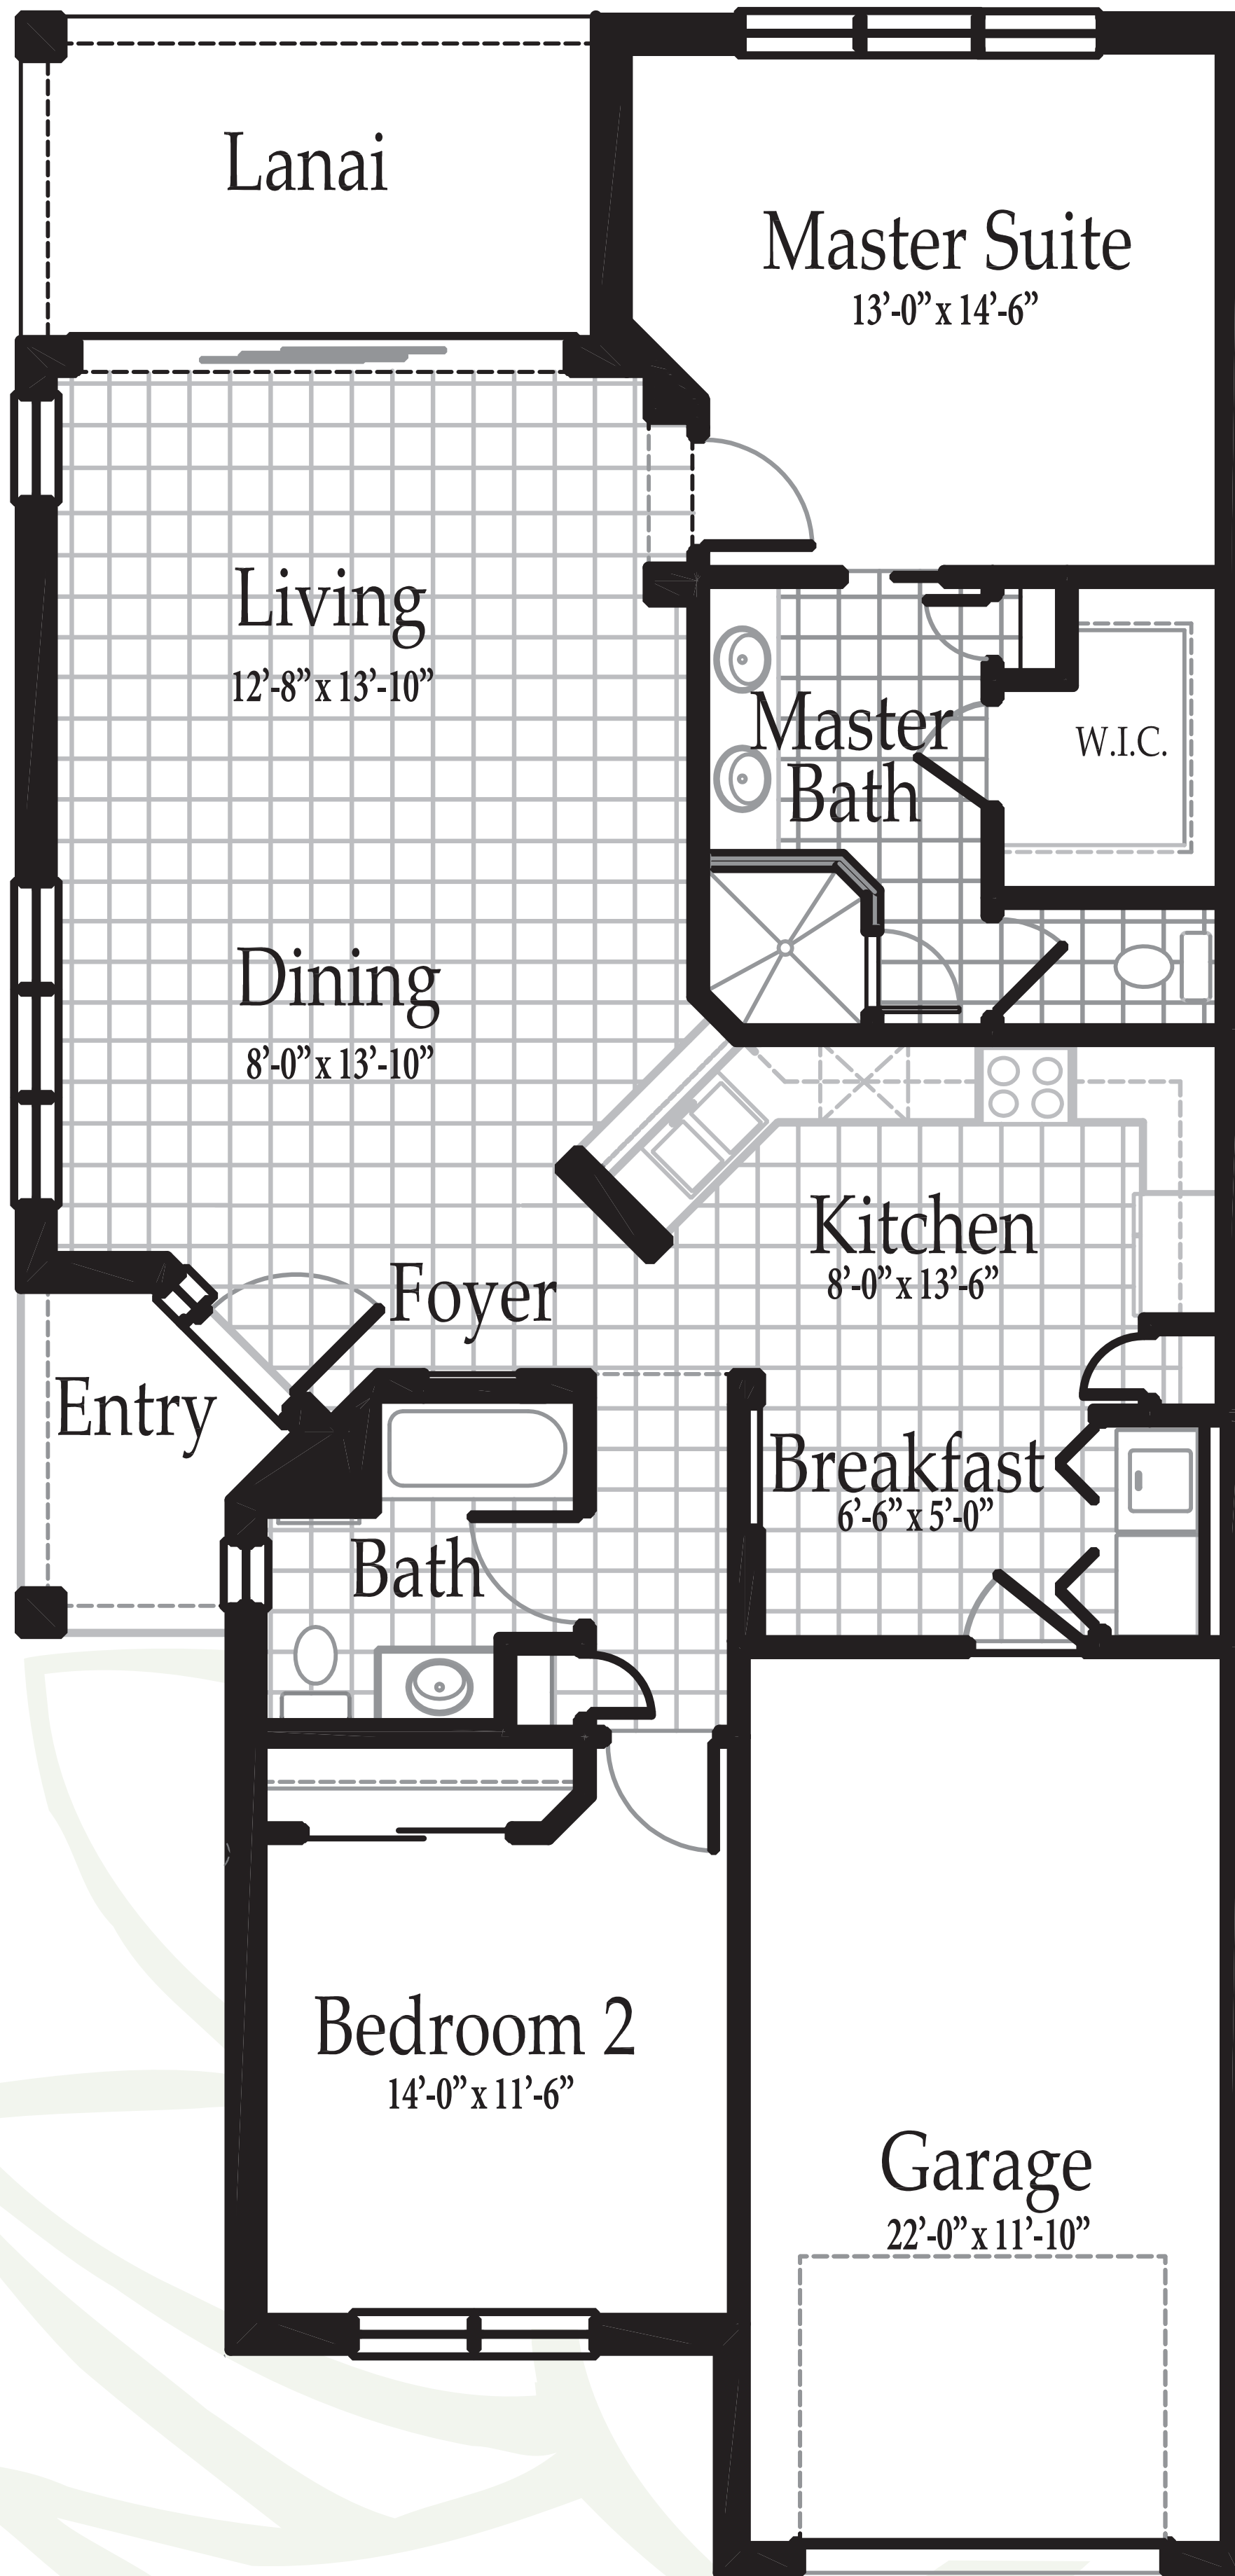

The Amherst

Mission Lakes

The Amherst model has:

2 Bedrooms	
2 Baths	
1 Car Garage	
Living/A.C. Area	1188 sq. ft.
(Exterior Unit)	
Total Living A.C. Area	1188 sq. ft.
Entry	45 sq. ft.
Lanai	113 sq. ft.
Garage	276 sq. ft.
Total	1622 sq. ft.

The Amherst