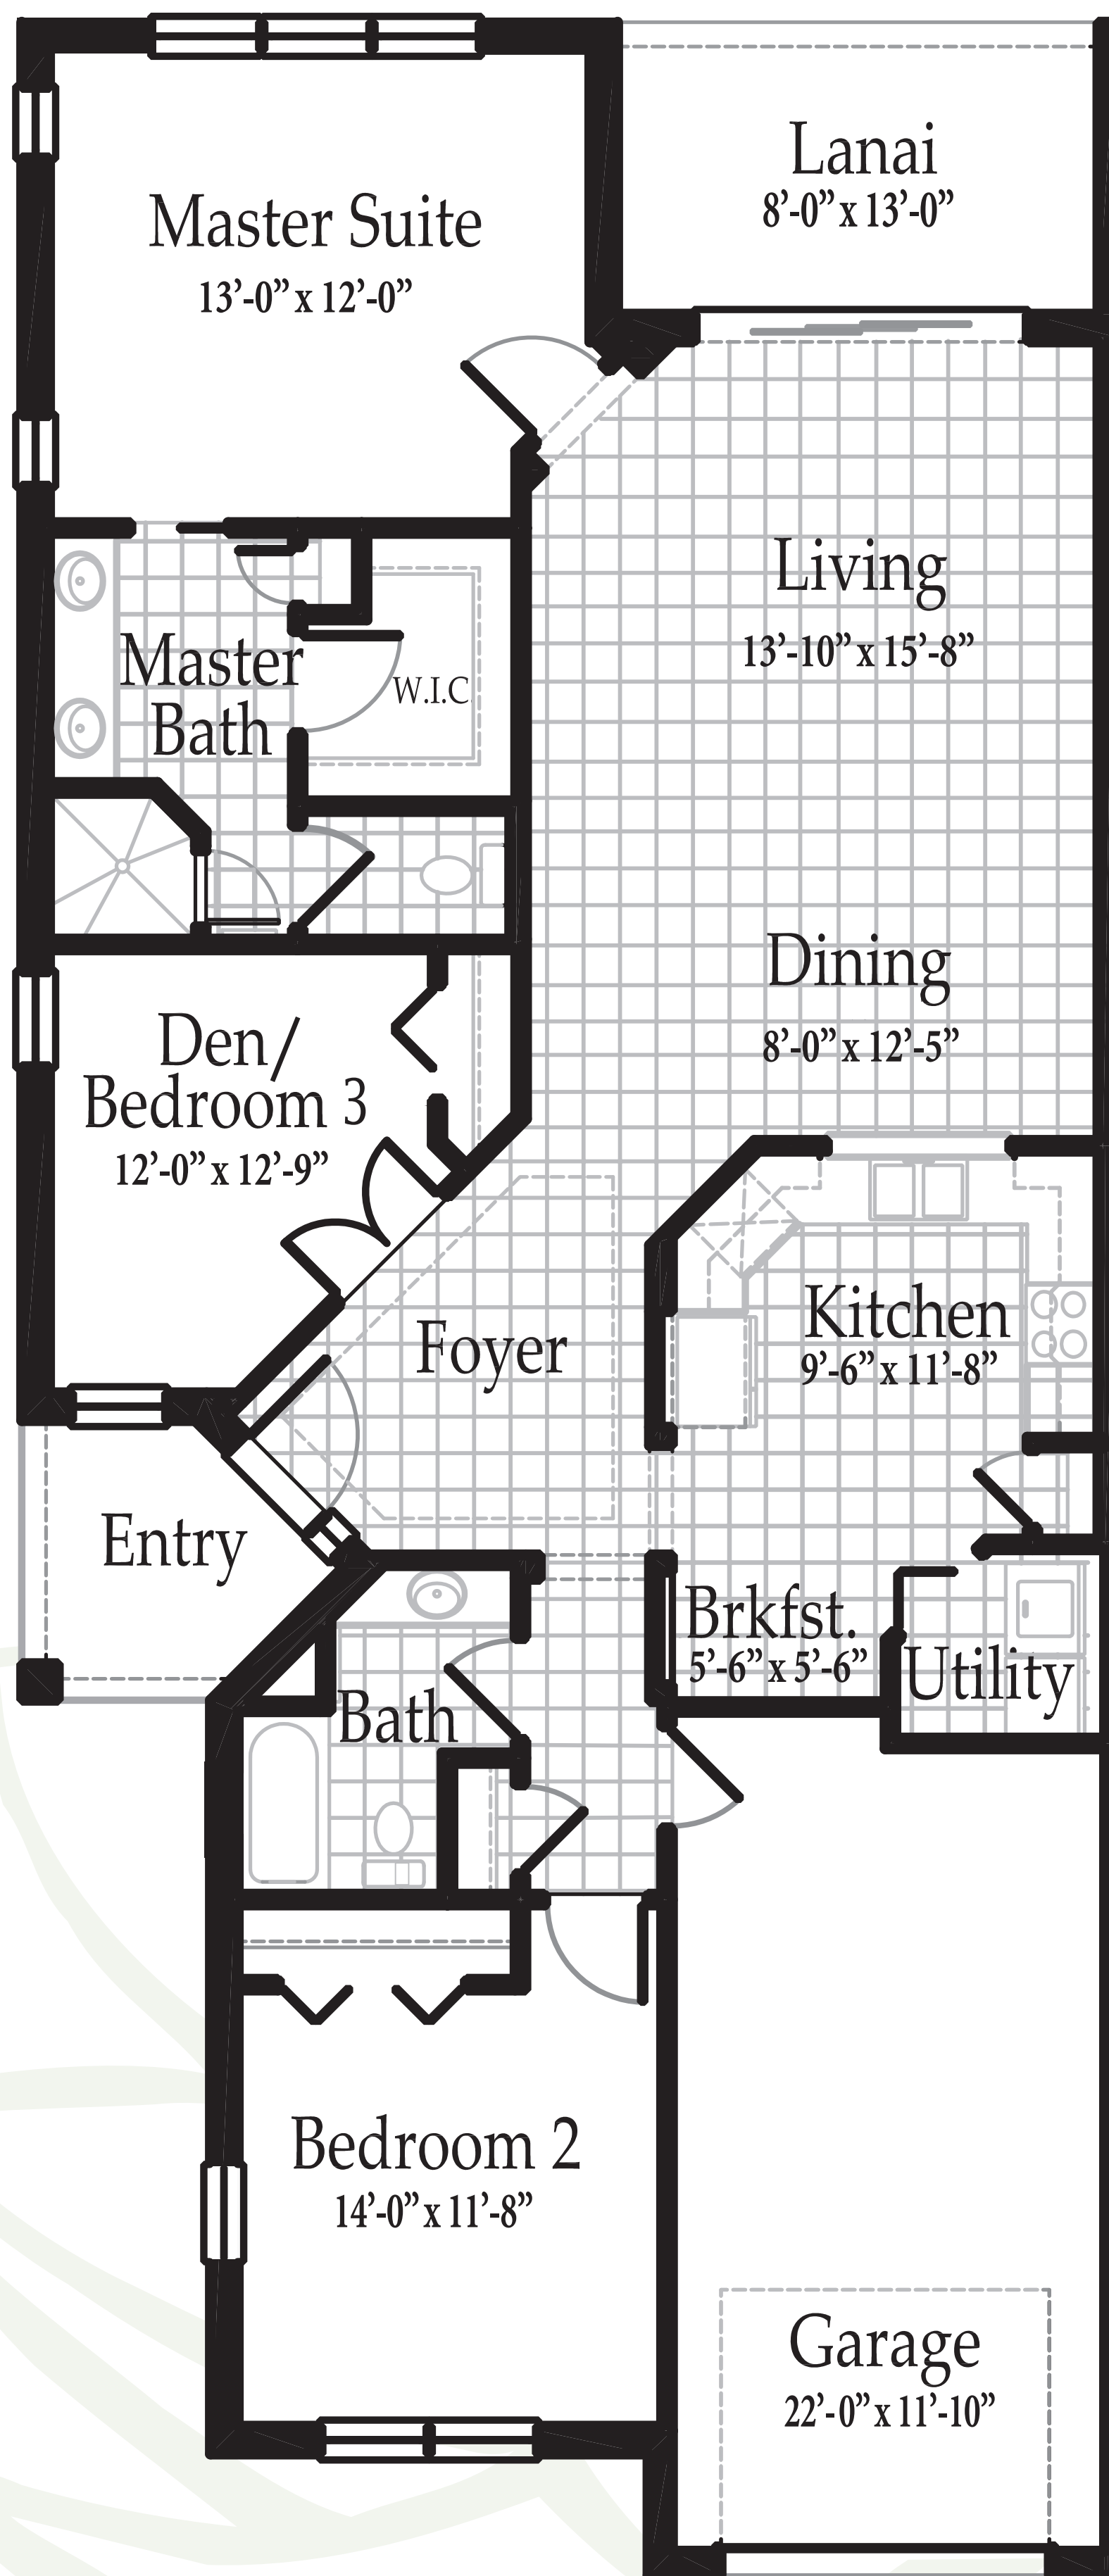

# The Bedford

Mission Lakes

## The Bedford model has:

3 Bedrooms

2 Baths

1 Car Garage

Living/A.C. Area 1480 sq. ft.  
(Exterior Unit)

Total Living A.C. Area 1480 sq. ft.

Entry 53 sq. ft.

Lanai 109 sq. ft.

Garage 294 sq. ft.

**Total 1936 sq. ft.**

# The Bedford