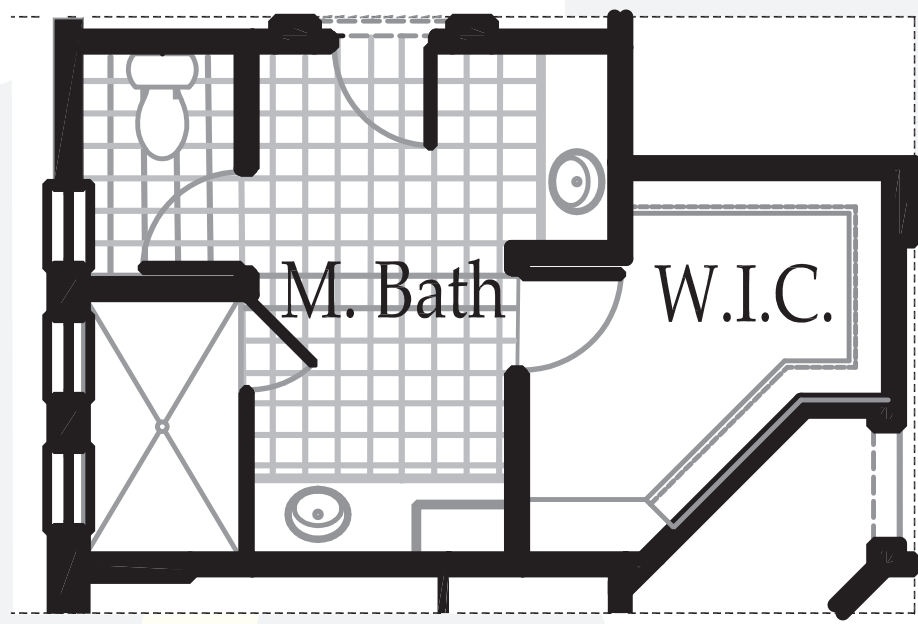

# The Essex

Master Bath Option

Optional Living Room

Optional Bedroom 3

**The Essex model has:**

2-3 Bedrooms	
2 Baths	
2 Car Garage	
Living/A.C. Area	2000 sq. ft.
Entry	54 sq. ft.
Lanai	232 sq. ft.
Garage	500 sq. ft.
<b>Total</b>	<b>2786 sq. ft.</b>