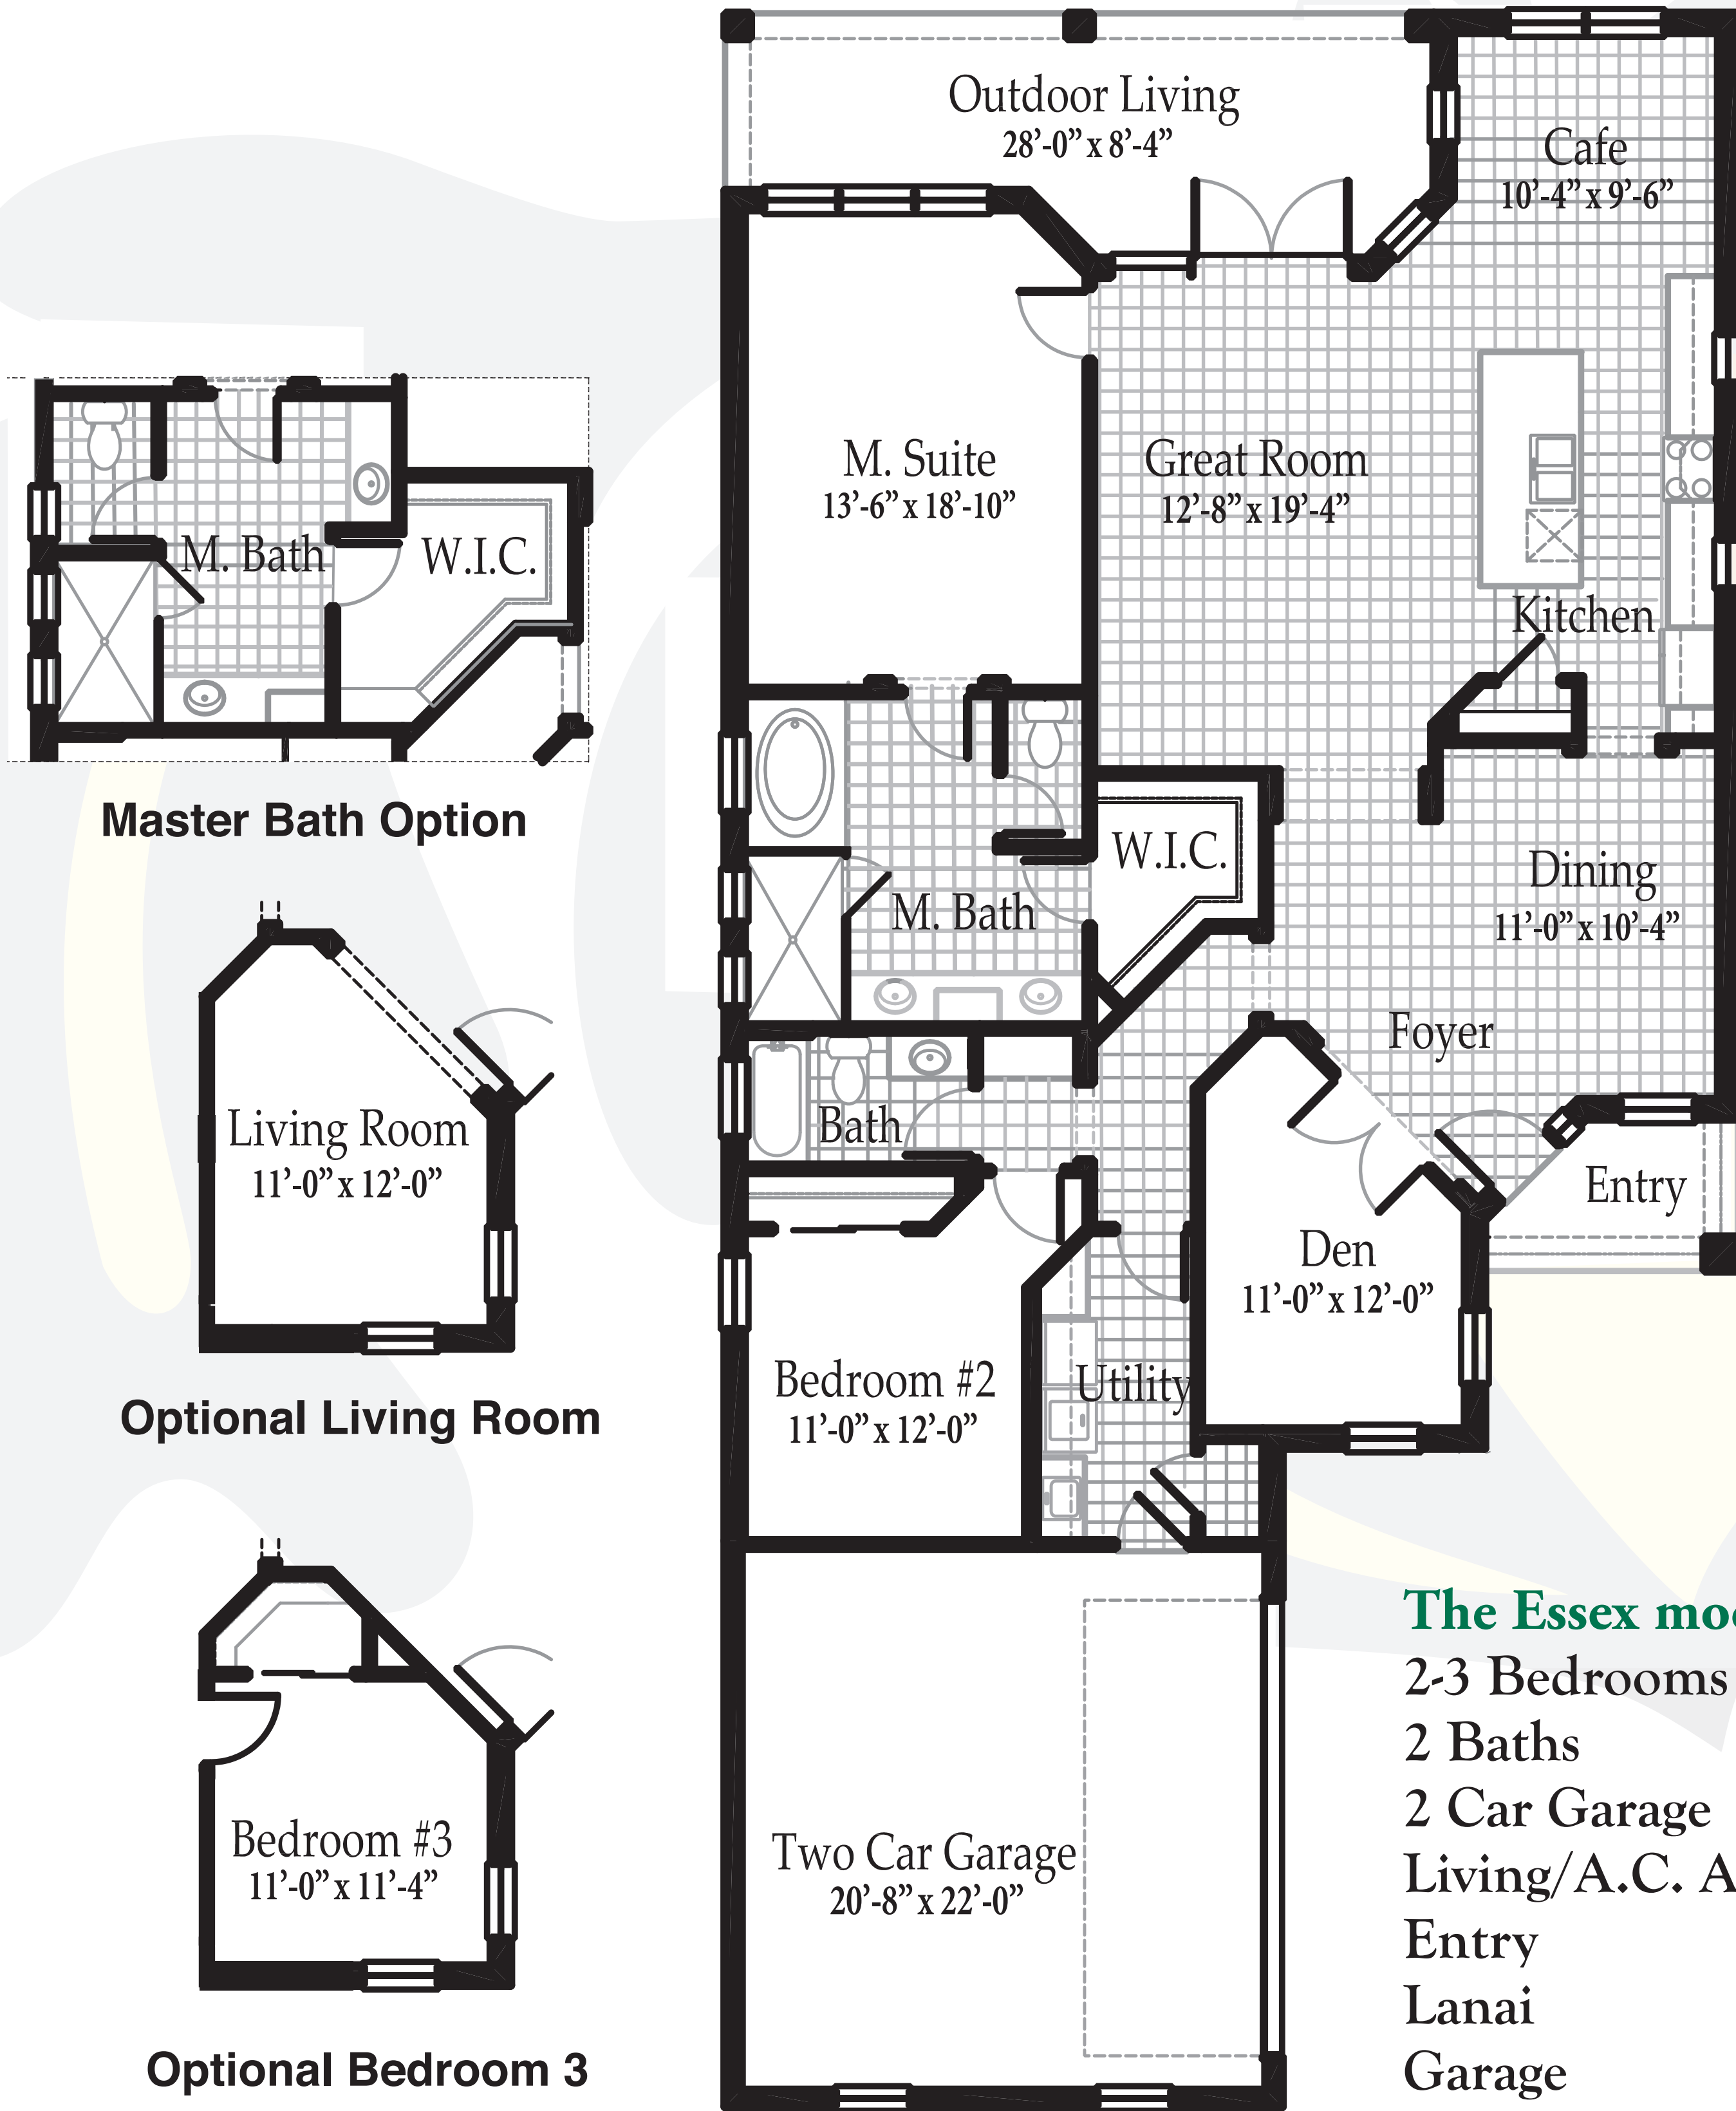

# The Essex

Master Bath Option

Optional Living Room

Optional Bedroom 3

**The Essex model has:**

2-3 Bedrooms	
2 Baths	
2 Car Garage	
Living/A.C. Area	2000 sq. ft.
Entry	54 sq. ft.
Lanai	232 sq. ft.
Garage	500 sq. ft.
<b>Total</b>	<b>2786 sq. ft.</b>

# The Essex