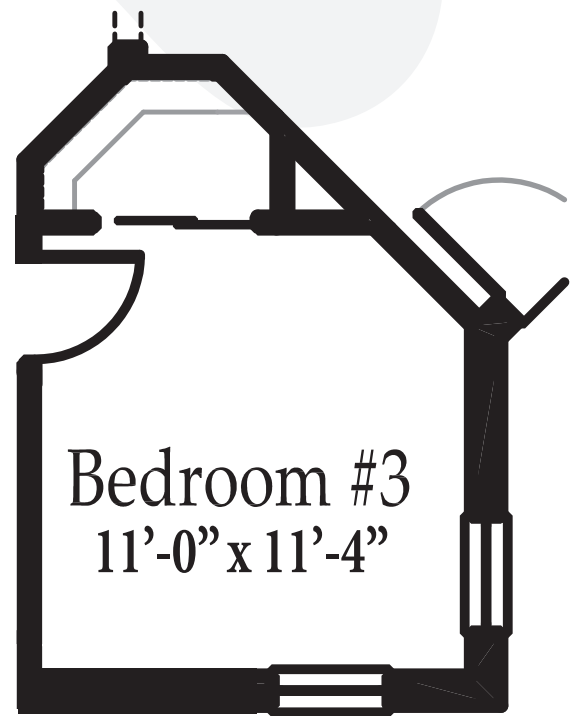

# The Essex

Master Bath Option

Optional Living Room

Optional Bedroom 3

**The Essex model has:**

2-3 Bedrooms	
2 Baths	
2 Car Garage	
Living/A.C. Area	2000 sq. ft.
Entry	54 sq. ft.
Lanai	232 sq. ft.
Garage	500 sq. ft.
<b>Total</b>	<b>2786 sq. ft.</b>

# The Essex